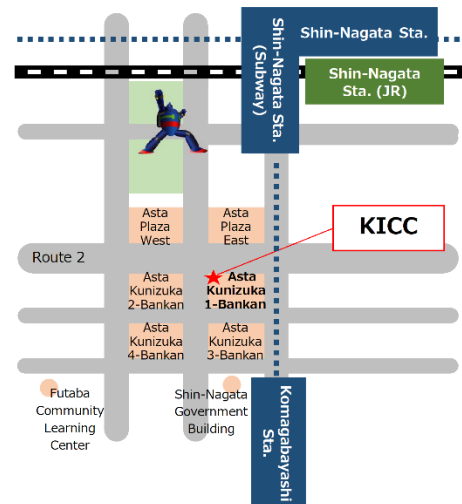

KICC
(Shin-Nagata)

Conversational Japanese Classes for Beginners in October

In this program, professional Japanese language teachers teach foreign people the Japanese they need to live in Japan.

【Schedule】 **On Tuesdays and Thursdays** (36 classes in total)

10/1~2/25

2024 **10** October

月	火	水	木	金	土	日
Mon.	Tue.	Wed.	Thu.	Fri.	Sat.	Sun.
	1	2	3	4	5	6
7	8	9	10	11	12	13
14	15	16	17	18	19	20
21	22	23	24	25	26	27
28	29	30	31			

2024 **11** November

月	火	水	木	金	土	日
Mon.	Tue.	Wed.	Thu.	Fri.	Sat.	Sun.
				1	2	3
4	5	6	7	8	9	10
11	12	13	14	15	16	17
18	19	20	21	22	23	24
25	26	27	28	29	30	

2024 **12** December

月	火	水	木	金	土	日
Mon.	Tue.	Wed.	Thu.	Fri.	Sat.	Sun.
						1
2	3	4	5	6	7	8
9	10	11	12	13	14	15
16	17	18	19	20	21	22
23	24	25	26	27	28	29
30	31					

2025 **1** January

月	火	水	木	金	土	日
Mon.	Tue.	Wed.	Thu.	Fri.	Sat.	Sun.
		1	2	3	4	5
6	7	8	9	10	11	12
13	14	15	16	17	18	19
20	21	22	23	24	25	26
27	28	29	30	31		

2025 **2** February

月	火	水	木	金	土	日
Mon.	Tue.	Wed.	Thu.	Fri.	Sat.	Sun.
					1	2
3	4	5	6	7	8	9
10	11	12	13	14	15	16
17	18	19	20	21	22	23
24	25	26	27	28		

*Days with classes are those marked in **Yellow**

Lesson

<K1C> Beginner Level 2 : 10:00~12:00

<K2A> Starter Level : 12:30~14:30

<K3B> Beginner Level 1 : 15:00~17:00

<K4B> Beginner Level 1 : 18:30~20:30

*You can only register for one class.

*You cannot sign up for this class together with the other our class.

*Those who want to join the Beginner 1, 2 (B, C) classes will be checked for their Japanese level.

Level

Starter Level Persons who cannot speak Japanese.

Beginner Level 1 Persons who have completed the study of Starter Level (A).

Beginner Level 2 Persons who have completed the study of Beginner Level 1 (B).

【Who can apply】15 years old or older (excluding for short-term stay, priority is given to those who live in Kobe City)/ You can bring your children.

Persons who will be able to attend every class.

Those who have attended at least 25 classes will receive a certificate of completion.

【Class Fee】 Free of charge 【Capacity】 10 people

【How to apply/ Deadline】 Please apply through our website.

Deadline: **September 16 (Monday), 2024**

If the capacity is reached, the application will close early.

【Place】KICC Shin-Nagata,

Asta Kunizuka 1-Bankan, South building 1F, 5-3-1, Udezuka-cho, Nagata-ku, Kobe

KICC URL