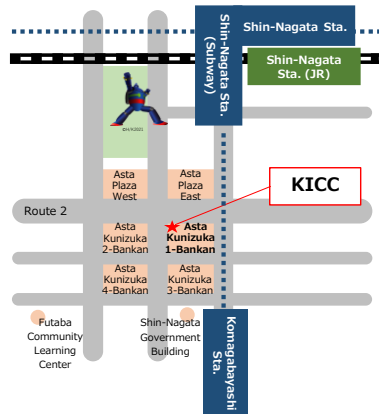

초급 일본어 토요일 클래스

이 프로그램은 생활에 필요한 일본어를 프로 일본어 교사가 가르치는 클래스 수업입니다.

【일정】

매주 토요일 (총 36 회)

4/19~2/21

2025 4 April <table border="1"> <tr><th>일</th><th>월</th><th>화</th><th>수</th><th>목</th><th>금</th><th>토</th><th>일</th></tr> <tr><td></td><td>1</td><td>2</td><td>3</td><td>4</td><td>5</td><td>6</td><td></td></tr> <tr><td>7</td><td>8</td><td>9</td><td>10</td><td>11</td><td>12</td><td>13</td><td></td></tr> <tr><td>14</td><td>15</td><td>16</td><td>17</td><td>18</td><td>19</td><td>20</td><td></td></tr> <tr><td>21</td><td>22</td><td>23</td><td>24</td><td>25</td><td>26</td><td>27</td><td></td></tr> <tr><td>28</td><td>29</td><td>30</td><td>31</td><td></td><td></td><td></td><td></td></tr> </table>	2025 5 May <table border="1"> <tr><th>일</th><th>월</th><th>화</th><th>수</th><th>목</th><th>금</th><th>토</th><th>일</th></tr> <tr><td></td><td></td><td></td><td>1</td><td>2</td><td>3</td><td>4</td><td></td></tr> <tr><td>5</td><td>6</td><td>7</td><td>8</td><td>9</td><td>10</td><td>11</td><td></td></tr> <tr><td>12</td><td>13</td><td>14</td><td>15</td><td>16</td><td>17</td><td>18</td><td></td></tr> <tr><td>19</td><td>20</td><td>21</td><td>22</td><td>23</td><td>24</td><td>25</td><td></td></tr> <tr><td>26</td><td>27</td><td>28</td><td>29</td><td>30</td><td>31</td><td></td><td></td></tr> </table>	2025 6 June <table border="1"> <tr><th>일</th><th>월</th><th>화</th><th>수</th><th>목</th><th>금</th><th>토</th><th>일</th></tr> <tr><td></td><td></td><td></td><td></td><td></td><td></td><td>1</td><td></td></tr> <tr><td>2</td><td>3</td><td>4</td><td>5</td><td>6</td><td>7</td><td>8</td><td></td></tr> <tr><td>9</td><td>10</td><td>11</td><td>12</td><td>13</td><td>14</td><td>15</td><td></td></tr> <tr><td>16</td><td>17</td><td>18</td><td>19</td><td>20</td><td>21</td><td>22</td><td></td></tr> <tr><td>23</td><td>24</td><td>25</td><td>26</td><td>27</td><td>28</td><td>29</td><td></td></tr> <tr><td>30</td><td></td><td></td><td></td><td></td><td></td><td></td><td></td></tr> </table>	2025 7 July <table border="1"> <tr><th>일</th><th>월</th><th>화</th><th>수</th><th>목</th><th>금</th><th>토</th><th>일</th></tr> <tr><td></td><td></td><td></td><td></td><td></td><td>1</td><td>2</td><td></td></tr> <tr><td>3</td><td>4</td><td>5</td><td>6</td><td>7</td><td>8</td><td>9</td><td></td></tr> <tr><td>10</td><td>11</td><td>12</td><td>13</td><td>14</td><td>15</td><td>16</td><td></td></tr> <tr><td>17</td><td>18</td><td>19</td><td>20</td><td>21</td><td>22</td><td>23</td><td></td></tr> <tr><td>24</td><td>25</td><td>26</td><td>27</td><td>28</td><td>29</td><td>30</td><td></td></tr> <tr><td>31</td><td></td><td></td><td></td><td></td><td></td><td></td><td></td></tr> </table>
2025 8 August <table border="1"> <tr><th>일</th><th>월</th><th>화</th><th>수</th><th>목</th><th>금</th><th>토</th><th>일</th></tr> <tr><td></td><td></td><td></td><td></td><td></td><td>1</td><td>2</td><td>3</td></tr> <tr><td>4</td><td>5</td><td>6</td><td>7</td><td>8</td><td>9</td><td>10</td><td></td></tr> <tr><td>11</td><td>12</td><td>13</td><td>14</td><td>15</td><td>16</td><td>17</td><td></td></tr> <tr><td>18</td><td>19</td><td>20</td><td>21</td><td>22</td><td>23</td><td>24</td><td></td></tr> <tr><td>25</td><td>26</td><td>27</td><td>28</td><td>29</td><td>30</td><td>31</td><td></td></tr> </table>	2025 9 September <table border="1"> <tr><th>일</th><th>월</th><th>화</th><th>수</th><th>목</th><th>금</th><th>토</th><th>일</th></tr> <tr><td></td><td></td><td></td><td></td><td></td><td></td><td></td><td>1</td></tr> <tr><td>2</td><td>3</td><td>4</td><td>5</td><td>6</td><td>7</td><td></td><td></td></tr> <tr><td>8</td><td>9</td><td>10</td><td>11</td><td>12</td><td>13</td><td>14</td><td></td></tr> <tr><td>15</td><td>16</td><td>17</td><td>18</td><td>19</td><td>20</td><td>21</td><td></td></tr> <tr><td>22</td><td>23</td><td>24</td><td>25</td><td>26</td><td>27</td><td>28</td><td></td></tr> <tr><td>29</td><td>30</td><td></td><td></td><td></td><td></td><td></td><td></td></tr> </table>	2025 10 October <table border="1"> <tr><th>일</th><th>월</th><th>화</th><th>수</th><th>목</th><th>금</th><th>토</th><th>일</th></tr> <tr><td></td><td></td><td></td><td></td><td></td><td></td><td></td><td>1</td></tr> <tr><td>2</td><td>3</td><td>4</td><td>5</td><td>6</td><td>7</td><td>8</td><td></td></tr> <tr><td>9</td><td>10</td><td>11</td><td>12</td><td>13</td><td>14</td><td>15</td><td></td></tr> <tr><td>16</td><td>17</td><td>18</td><td>19</td><td>20</td><td>21</td><td>22</td><td></td></tr> <tr><td>23</td><td>24</td><td>25</td><td>26</td><td>27</td><td>28</td><td>29</td><td></td></tr> <tr><td>30</td><td>31</td><td></td><td></td><td></td><td></td><td></td><td></td></tr> </table>	2025 11 November <table border="1"> <tr><th>일</th><th>월</th><th>화</th><th>수</th><th>목</th><th>금</th><th>토</th><th>일</th></tr> <tr><td></td><td></td><td></td><td></td><td></td><td></td><td></td><td>1</td></tr> <tr><td>2</td><td>3</td><td>4</td><td>5</td><td>6</td><td>7</td><td>8</td><td></td></tr> <tr><td>9</td><td>10</td><td>11</td><td>12</td><td>13</td><td>14</td><td>15</td><td></td></tr> <tr><td>16</td><td>17</td><td>18</td><td>19</td><td>20</td><td>21</td><td>22</td><td></td></tr> <tr><td>23</td><td>24</td><td>25</td><td>26</td><td>27</td><td>28</td><td>29</td><td></td></tr> <tr><td>30</td><td></td><td></td><td></td><td></td><td></td><td></td><td></td></tr> </table>